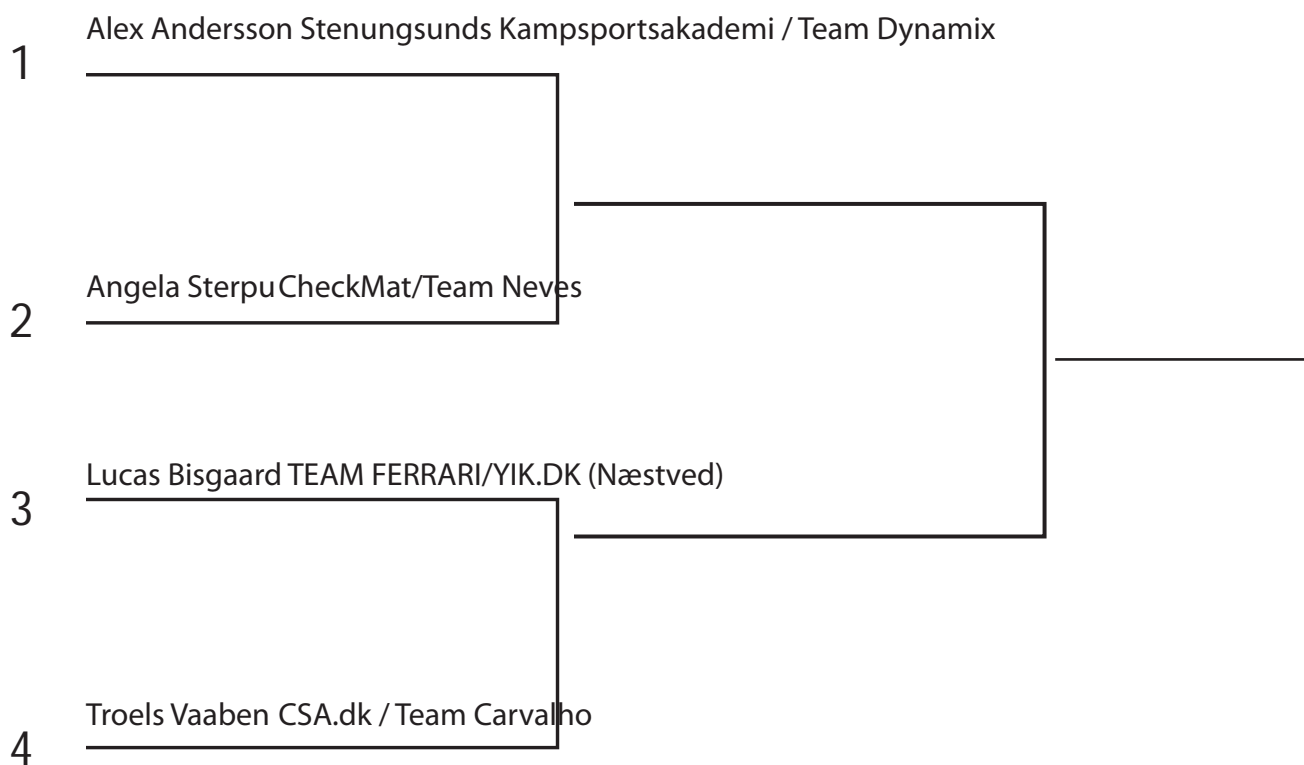

# Infantil-Juvenile 13-15 years White Belts -48.3 kg

Bracket Start 10:00 Saturday

- 1 \_\_\_\_\_
- 2 \_\_\_\_\_
- 3 \_\_\_\_\_
- 3 \_\_\_\_\_